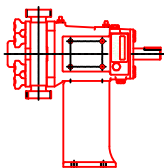

HYDRAVIC WEAVER COVER-ROTOR

JACKETED COVER

HYDRAVIC WEAVER COVER-DIAPHRAGM

MINIUM WEAVER COVER

1-1/2" DIA.

WHEEL END IS ALSO AVAILABLE WITH 1" PORTING