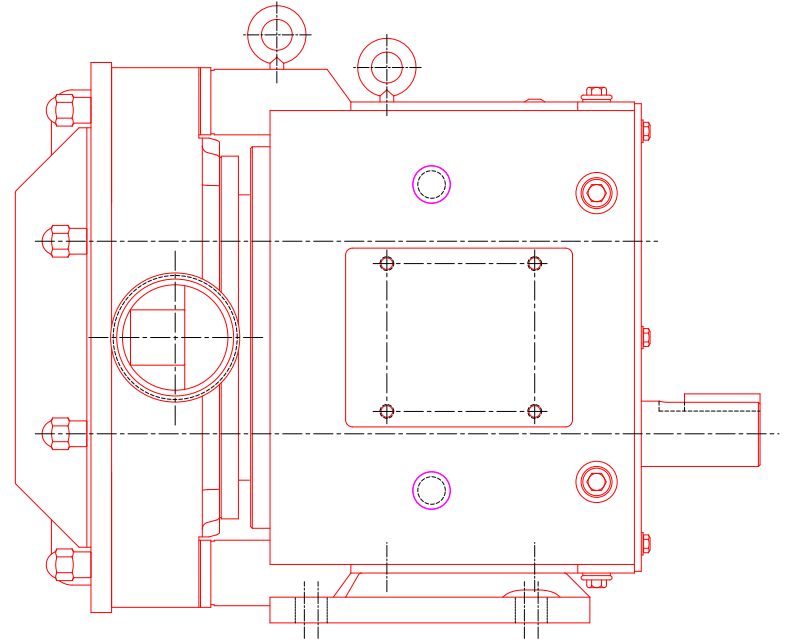

MODEL 214 UNIVERSAL II PUMP

4" IMDA