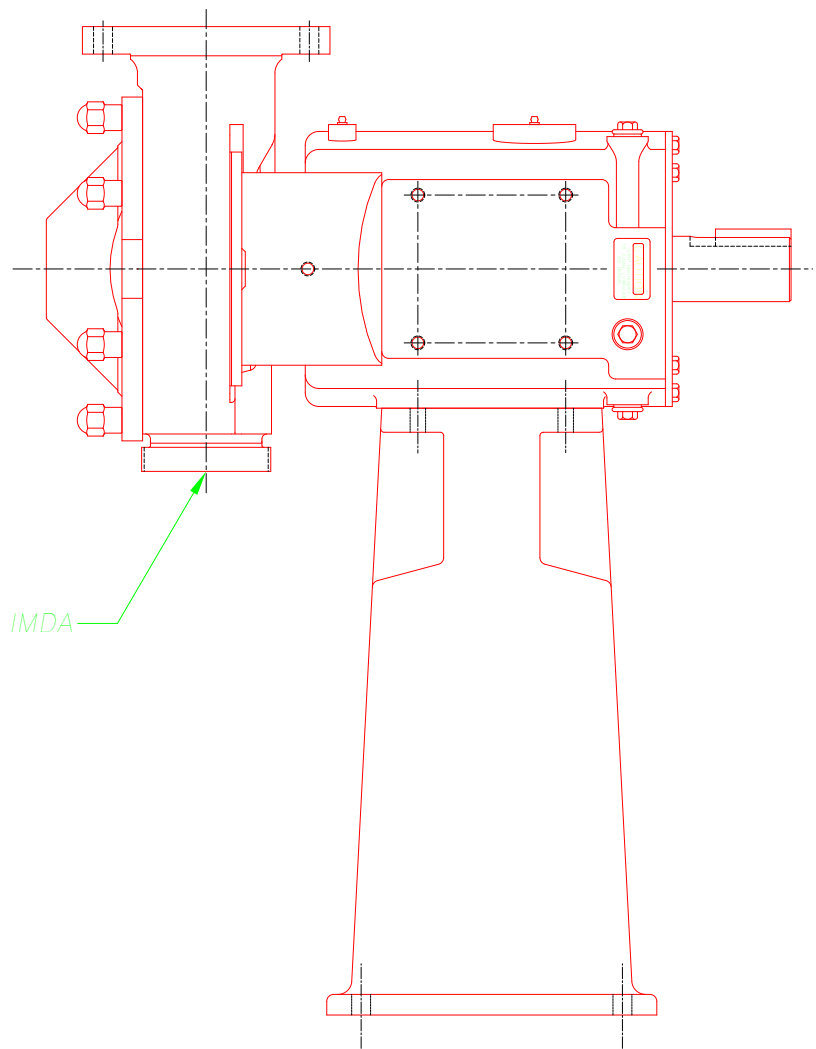

MODEL 214 UNIVERSAL II PUMP

4" IMDA