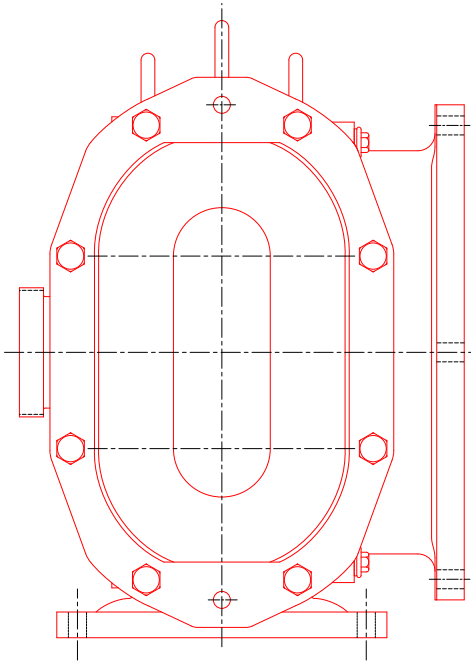

MODEL 214 UNIVERSAL II PUMP

4" IMDA