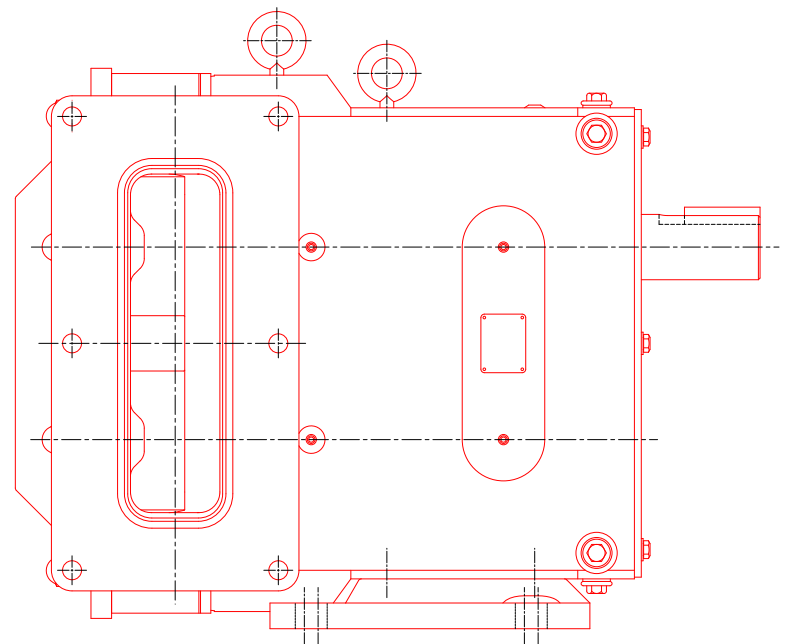

MODEL 214 UNIVERSAL II PUMP

4" IMDA