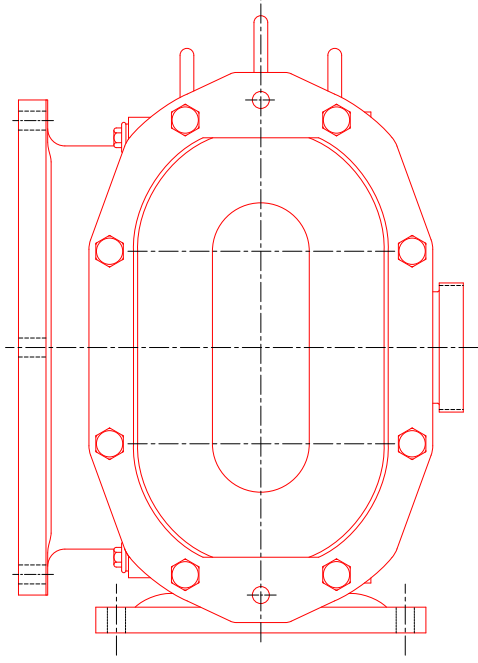

MODEL 214 UNIVERSAL II PUMP

4" IMDA