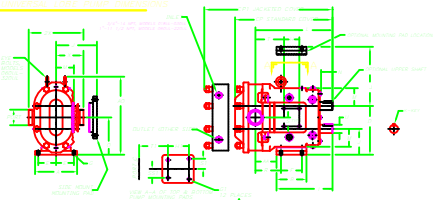

BALWESHA UNIVERSAL LOBE PUMP DIMENSIONS

PUMP	A	AA	B	CP	D	E	F	G	GP	H	I	J	K	L	M	N	PORT	SIZE	O	P	Q	R	S	T	U	V	W	X	Y	Z	
110																															
130																															
150																															
170																															
190																															
210																															
230																															
250																															

NOTE: DIMENSIONS "Y" AND "Z" APPLY FOR RCVL SEAT, "G" CLAMP, "D" CLAMP, 130 AND 140 FITTINGS (EXCEPT 220L).